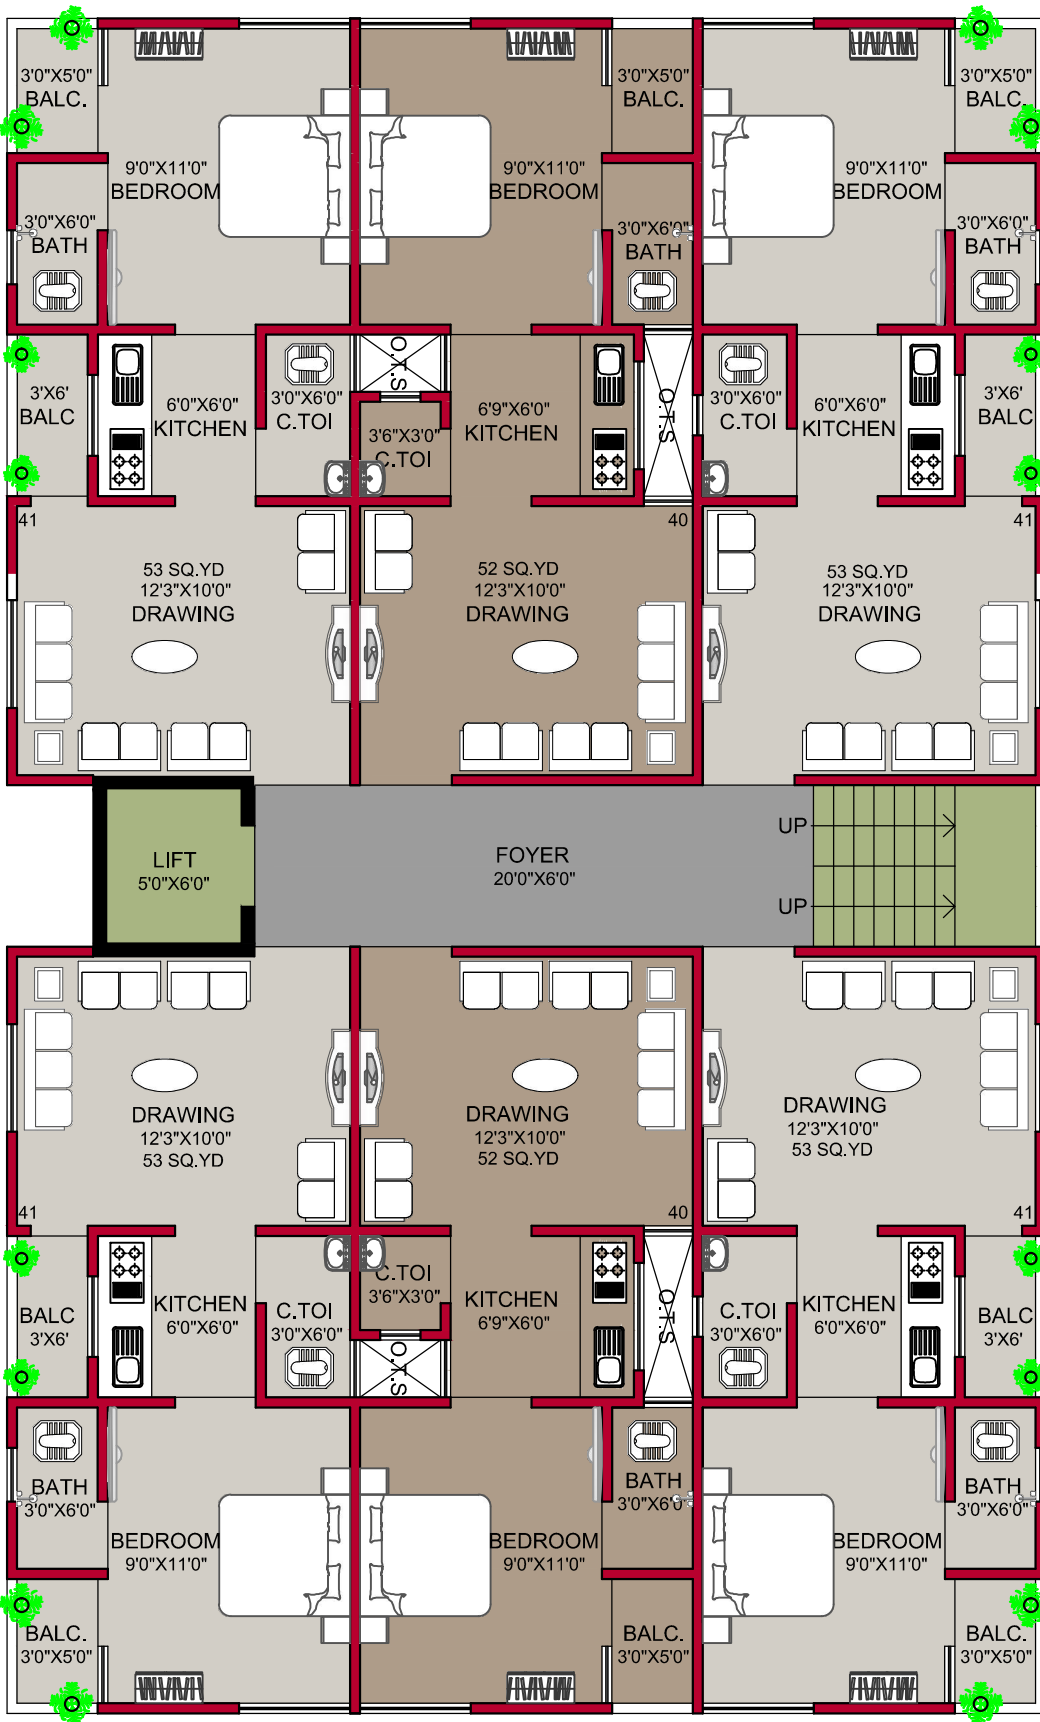

PRODUCED BY AN AUTODESK EDUCATIONAL PRODUCT

PRODUCED BY AN AUTODESK EDUCATIONAL PRODUCT

INTERNEL ROAD

MAIN ROAD

TYPICAL FLOOR PLAN

DESIGNER :- ALTAMAS SHAIKH

ISLAMIYA AVENUE - 1

(m)9558485543 email a3dgraphics@Yahoo.in